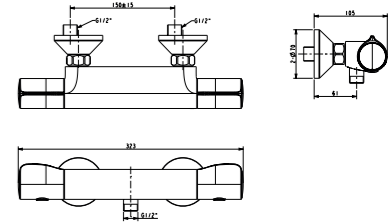

FFAS4949-609500BCO