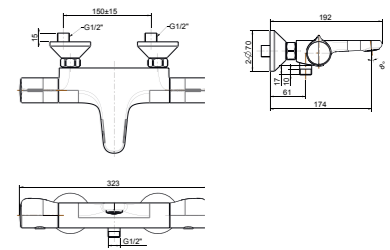

### Product Specifications

TEMPTACION™ Exposed Auto Temperature Shower Mixer

FFAS4950-709500BCO

TEMPTACION™ Exposed Auto Temperature Bath & Shower Mixer

FFAS4949-609500BCO

TEMPTACION™ Exposed Auto Temperature Shower System (3-way)